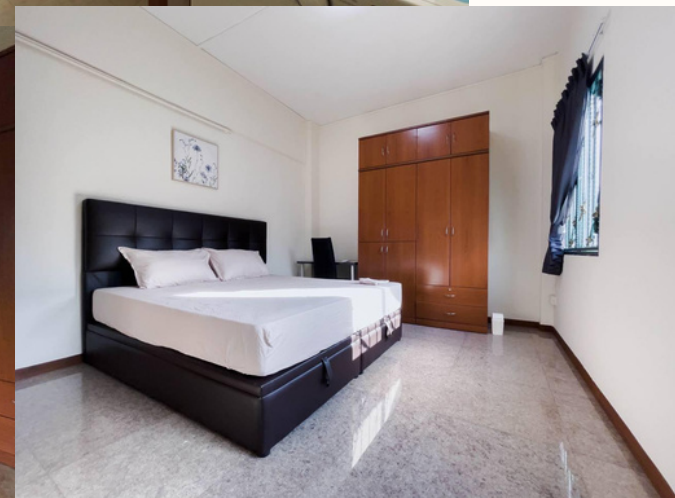

Locations

Facilities

Pricing

Preview

Contact Us

Eight Riversuites (3/4-Bedroom)

4 Whampoa East, Singapore 338518

Accessibility