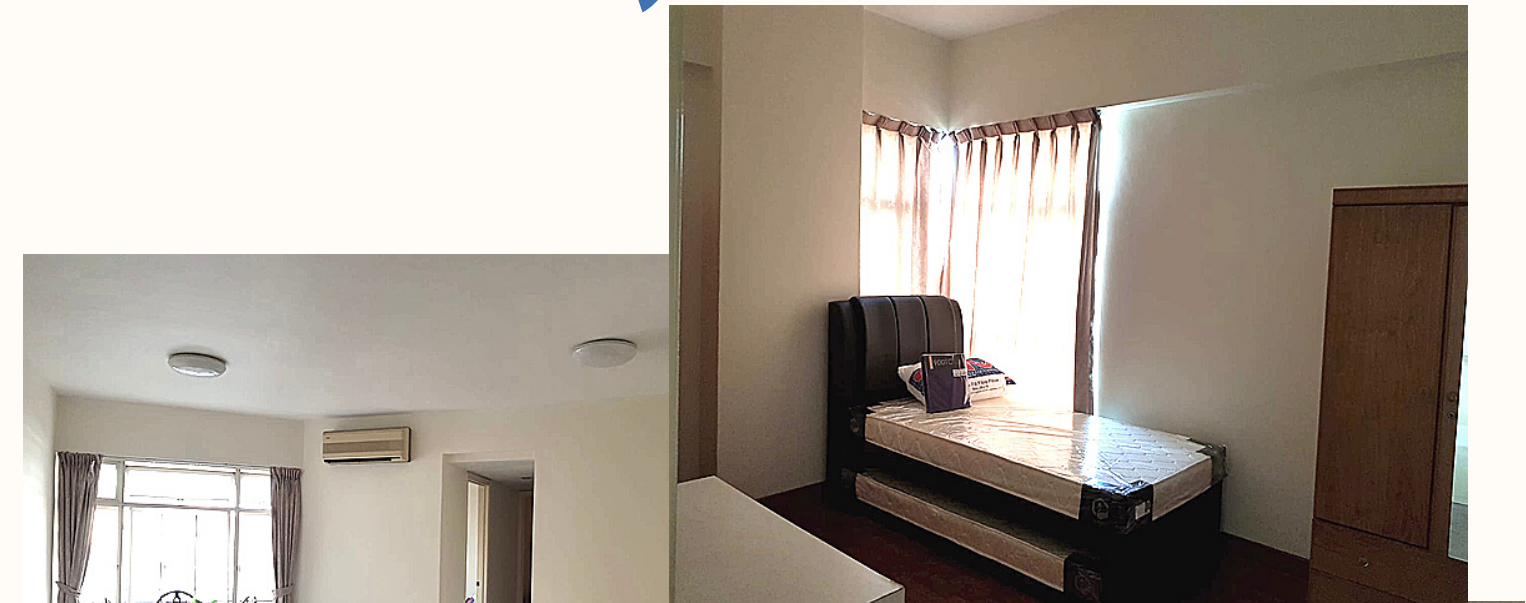

Oleander Towers (3/4-Bedroom)

911 Lor 1 Toa Payoh, Singapore 319771

Accessibility

Nearest MRT: Toa Payoh MRT (6 Mins Walk)

Bus Services: 59, 141, 231

Nearby Amenities:

- Subway, Lam's Kitchen
- NTUC Healthcare
- Best Beauty Centre
- Toa Payoh Mall
- Fairprice Supermarket, Fairmart Mini Mart
- Community Garden
- Toa Payoh Town Park

Locations

Facilities

Pricing

Preview

Contact Us