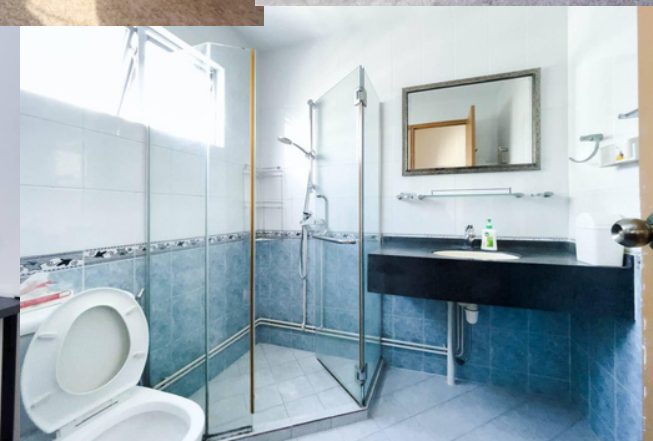

Cavenagh Gardens (4-Bedroom)

71 Cavenagh Road, Singapore 229623

Accessibility

Nearest MRT: Somerset MRT (7 Mins Walk)

Bus Services: 14E, 65, 106, 143, 175, 502

Nearby Amenities :

- The Centrepoint
- 313@Somerset
- Orchard Central
- Orchard Gateway
- Plaza Singapura
- 111 Somerset

Locations

Facilities

Pricing

Preview

Contact Us