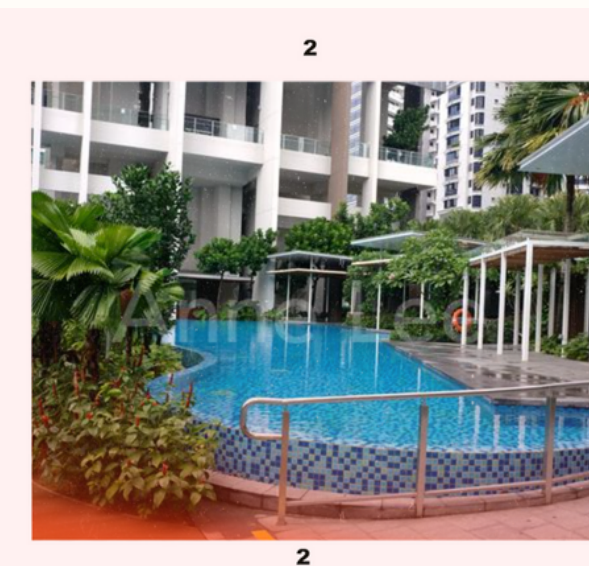

Vista Residences

[Locations](#)

[Facilities](#)

[Pricing](#)

[Preview](#)

[Contact Us](#)